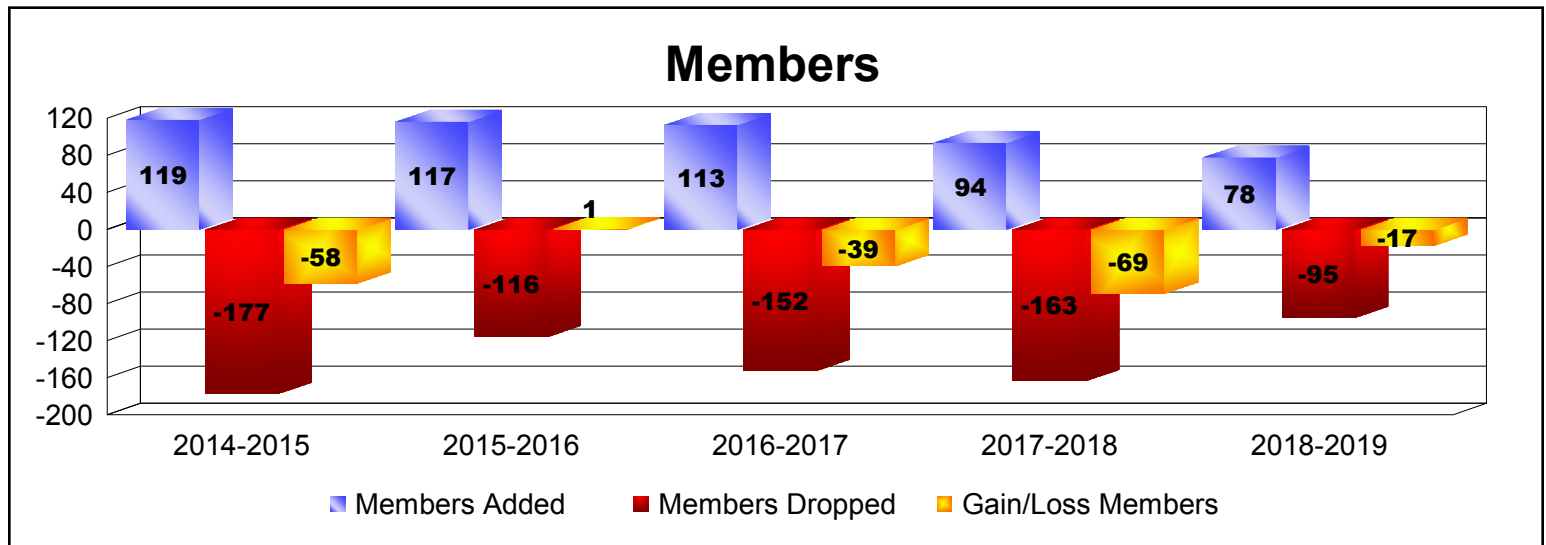

Year	New Clubs	Dropped Clubs	Gain/ Loss Clubs	New Members	Charter Members	Reinstate Members	Transfer Members	Total Member Added	Total Members Dropped	Gain/ Loss Members
2014-2015	0	-1	-1	101	1	6	11	119	-177	-58
2015-2016	0	-1	-1	106	1	2	8	117	-116	1
2016-2017	0	-1	-1	98	1	8	6	113	-152	-39
2017-2018	0	-1	-1	89	0	1	4	94	-163	-69
2018-2019	0	0	0	66	0	8	4	78	-95	-17
Average	0	-1	-1	92	1	5	7	104	-141	-36

Year	New Clubs	Dropped Clubs	Gain/ Loss Clubs	New Members	Charter Members	Reinstate Members	Transfer Members	Total Member Added	Total Members Dropped	Gain/ Loss Members
2014-2015	1	0	1	12	34	0	0	46	-23	23
2015-2016	0	0	0	21	0	0	0	21	-17	4
2016-2017	1	0	1	10	22	0	1	33	-38	-5
2017-2018	0	-1	-1	10	1	0	0	11	-41	-30
2018-2019	0	0	0	18	0	0	1	19	-9	10
Average	0	0	0	14	11	0	0	26	-26	0