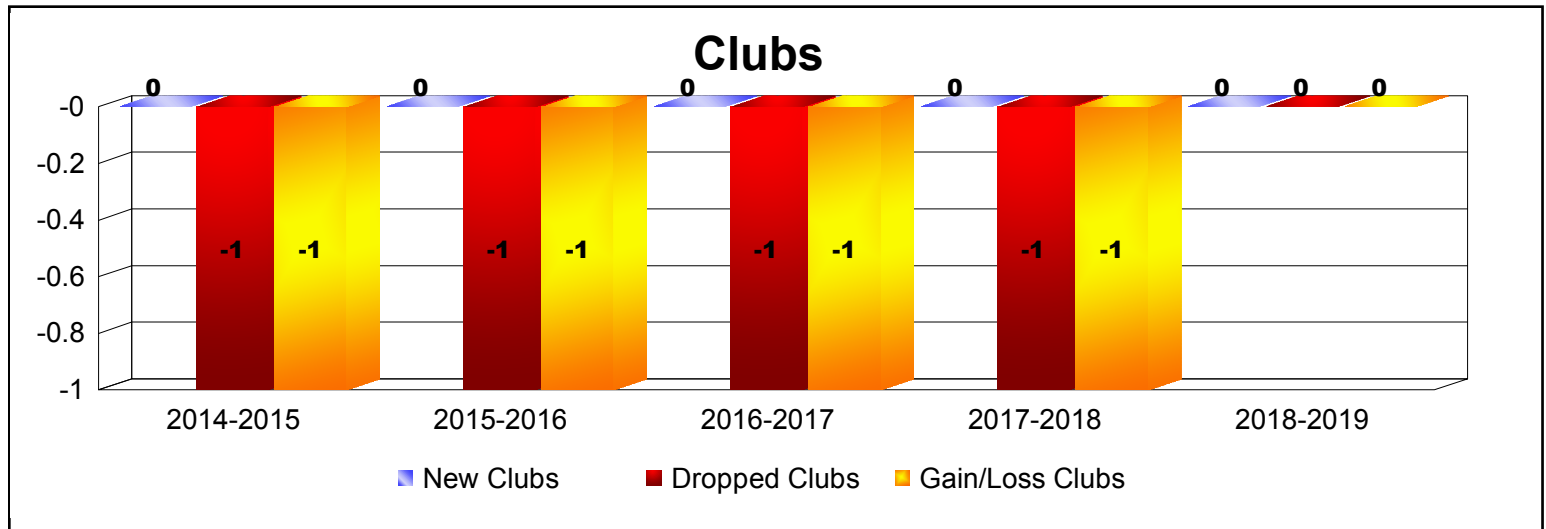

Year	New Clubs	Dropped Clubs	Gain/ Loss Clubs	New Members	Charter Members	Reinstate Members	Transfer Members	Total Member Added	Total Members Dropped	Gain/ Loss Members
2014-2015	0	-1	-1	101	1	6	11	119	-177	-58
2015-2016	0	-1	-1	106	1	2	8	117	-116	1
2016-2017	0	-1	-1	98	1	8	6	113	-152	-39
2017-2018	0	-1	-1	89	0	1	4	94	-163	-69
2018-2019	0	0	0	66	0	8	4	78	-95	-17
Average	0	-1	-1	92	1	5	7	104	-141	-36

Year	New Clubs	Dropped Clubs	Gain/ Loss Clubs	New Members	Charter Members	Reinstate Members	Transfer Members	Total Member Added	Total Members Dropped	Gain/ Loss Members
2014-2015	1	0	1	12	34	0	0	46	-23	23
2015-2016	0	0	0	21	0	0	0	21	-17	4
2016-2017	1	0	1	10	22	0	1	33	-38	-5
2017-2018	0	-1	-1	10	1	0	0	11	-41	-30
2018-2019	0	0	0	18	0	0	1	19	-9	10
Average	0	0	0	14	11	0	0	26	-26	0