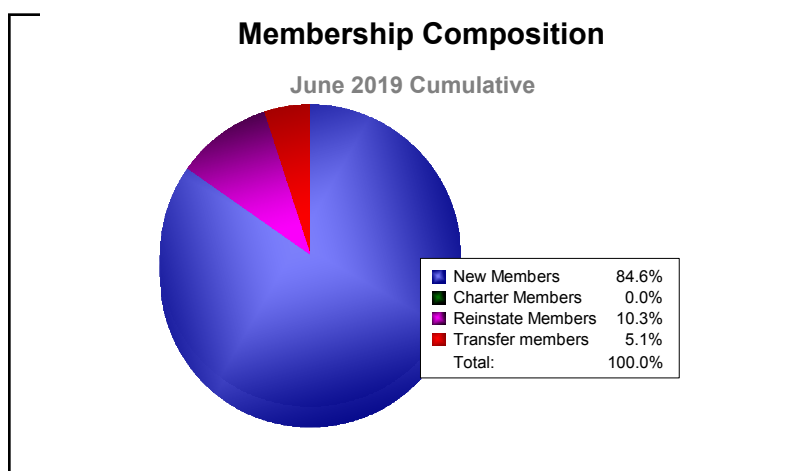

Year	New Clubs	Dropped Clubs	Gain/ Loss Clubs	New Members	Charter Members	Reinstate Members	Transfer Members	Total Member Added	Total Members Dropped	Gain/ Loss Members
2014-2015	0	-1	-1	101	1	6	11	119	-177	-58
2015-2016	0	-1	-1	106	1	2	8	117	-116	1
2016-2017	0	-1	-1	98	1	8	6	113	-152	-39
2017-2018	0	-1	-1	89	0	1	4	94	-163	-69
2018-2019	0	0	0	66	0	8	4	78	-95	-17
Average	0	-1	-1	92	1	5	7	104	-141	-36

Year	New Clubs	Dropped Clubs	Gain/ Loss Clubs	New Members	Charter Members	Reinstate Members	Transfer Members	Total Member Added	Total Members Dropped	Gain/ Loss Members
2014-2015	1	0	1	12	34	0	0	46	-23	23
2015-2016	0	0	0	21	0	0	0	21	-17	4
2016-2017	1	0	1	10	22	0	1	33	-38	-5
2017-2018	0	-1	-1	10	1	0	0	11	-41	-30
2018-2019	0	0	0	18	0	0	1	19	-9	10
Average	0	0	0	14	11	0	0	26	-26	0