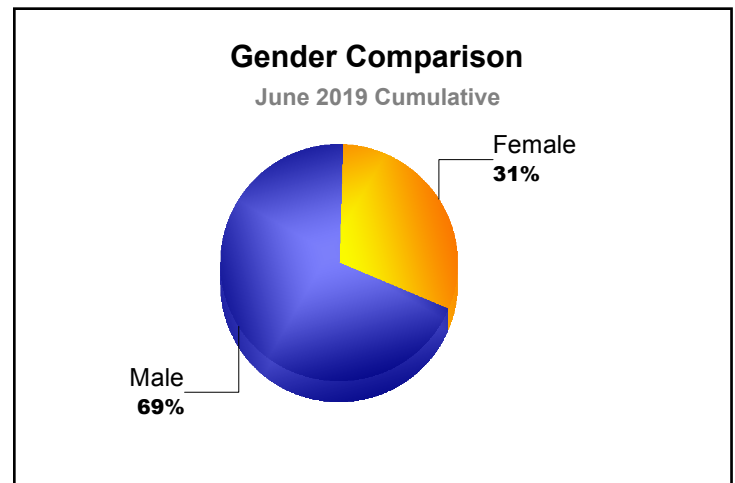

Year	New Clubs	Dropped Clubs	Gain/ Loss Clubs	New Members	Charter Members	Reinstate Members	Transfer Members	Total Member Added	Total Members Dropped	Gain/ Loss Members
2014-2015	0	-1	-1	101	1	6	11	119	-177	-58
2015-2016	0	-1	-1	106	1	2	8	117	-116	1
2016-2017	0	-1	-1	98	1	8	6	113	-152	-39
2017-2018	0	-1	-1	89	0	1	4	94	-163	-69
2018-2019	0	0	0	66	0	8	4	78	-95	-17
Average	0	-1	-1	92	1	5	7	104	-141	-36